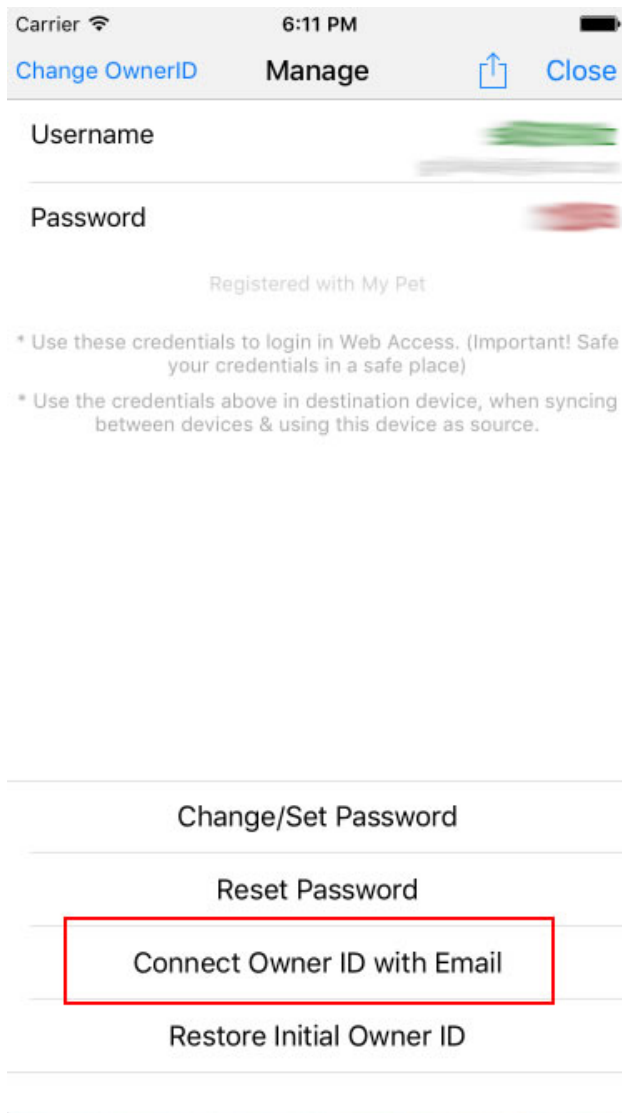

My Pet | Connect Owner ID with email address

Open My Pet and tap in account icon (on Home screen upper right).

On Account Manage screen tap in Connect Owner ID with email option.

Insert your email address, tap in Connect with OwnerID button and finish procedure.

Carrier 

6:11 PM

Connect owner id with your email

INSERT YOUR EMAIL ADDRESS

[Connect with Owner ID](#)

Connecting My Pet owner id with your email address, you can use your email in authentication procedures and Web Acces portal login.